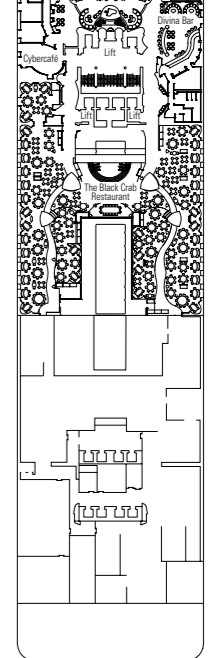

MSC DIVINA

1751 CABINS | 4345 GUESTS

CABIN CATEGORIES AND EXPERIENCES

Inside > Bella	Inside > Fantastica	Balcony > Aurea	Deluxe Suite > MSC Yacht Club
Ocean View > Bella	Ocean View > Fantastica	Suite > Aurea	Executive & Family Suite > MSC Yacht Club
Balcony > Bella*	Balcony > Fantastica		Royal Suite > MSC Yacht Club
	SuperFamily Cabin > Fantastica		

3rd bed available in all categories
 4th bed available in all categories
 *Cabins 8134, 8136, 8137, 8138, 8139, 8140, 8141, 8143 have partially restricted views

LEGEND

- ▲ Sofa bed
- ◆ Double sofa bed
- 3rd bed is a bunk bed
- 3rd and 4th bed are bunks
- Executive & Family Suite MSC Yacht Club / Suite Aurea with panoramic sealed window
- Connecting Cabins
- H Cabin for guests with disabilities or reduced mobility
- ★ Juliet balcony

DECK 16

DECK 15

DECK 13

DECK 12

DECK 11

DECK 10

DECK 9

DECK 8

DECK 5