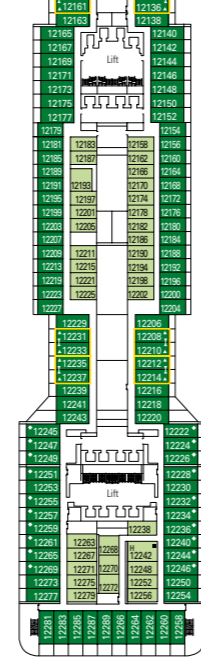

MSC DIVINA

1751 CABINS | 4345 GUESTS

CABIN CATEGORIES AND EXPERIENCES

Inside > Bella	Inside > Fantastica	Balcony > Aurea	Deluxe Suite > MSC Yacht Club
Ocean View > Bella	Ocean View > Fantastica	Suite > Aurea	Executive & Family Suite > MSC Yacht Club
Balcony > Bella*	Balcony > Fantastica		Royal Suite > MSC Yacht Club
	SuperFamily Cabin > Fantastica		

3rd bed available in all categories
 4th bed available in all categories
 *Cabins 8134, 8136, 8137, 8138, 8139, 8140, 8141, 8143 have partially restricted views

LEGEND

- ▲ Sofa bed
- ◆ Double sofa bed
- 3rd bed is a bunk bed
- 3rd and 4th bed are bunks
- Executive & Family Suite MSC Yacht Club / Suite Aurea with panoramic sealed window
- Connecting Cabins
- H Cabin for guests with disabilities or reduced mobility
- ★ Juliet balcony

DECK 16

DECK 15

DECK 13

DECK 12

DECK 11

DECK 10

DECK 9

DECK 8

DECK 5