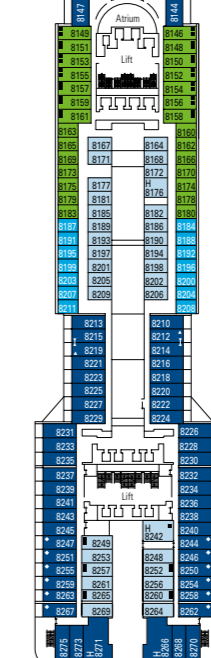

MSC DIVINA

1751 CABINS | 4345 GUESTS

CABIN CATEGORIES AND EXPERIENCES

Inside > Bella	Inside > Fantastica	Balcony > Aurea	Deluxe Suite > MSC Yacht Club
Ocean View > Bella	Ocean View > Fantastica	Suite > Aurea	Executive & Family Suite > MSC Yacht Club
Balcony > Bella*	Balcony > Fantastica		Royal Suite > MSC Yacht Club
	SuperFamily Cabin > Fantastica		

3rd bed available in all categories
 4th bed available in all categories
 *Cabins 8134, 8136, 8137, 8138, 8139, 8140, 8141, 8143 have partially restricted views

LEGEND

- ▲ Sofa bed
- ◆ Double sofa bed
- 3rd bed is a bunk bed
- 3rd and 4th bed are bunks
- Executive & Family Suite MSC Yacht Club / Suite Aurea with panoramic sealed window
- Connecting Cabins
- H Cabin for guests with disabilities or reduced mobility
- ★ Juliet balcony

DECK 16

DECK 15

DECK 13

DECK 12

DECK 11

DECK 10

DECK 9

DECK 8