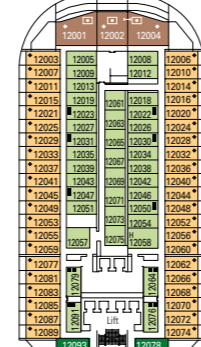

MSC DIVINA

1751 CABINS | 4345 GUESTS

CABIN CATEGORIES AND EXPERIENCES

Inside > Bella	Inside > Fantastica	Balcony > Aurea	Deluxe Suite > MSC Yacht Club
Ocean View > Bella	Ocean View > Fantastica	Suite > Aurea	Executive & Family Suite > MSC Yacht Club
Balcony > Bella*	Balcony > Fantastica		Royal Suite > MSC Yacht Club
	SuperFamily Cabin > Fantastica		

3rd bed available in all categories
 4th bed available in all categories
 *Cabins 8134, 8136, 8137, 8138, 8139, 8140, 8141, 8143 have partially restricted views

LEGEND

- ▲ Sofa bed
- ◆ Double sofa bed
- 3rd bed is a bunk bed
- 3rd and 4th bed are bunks
- Executive & Family Suite MSC Yacht Club / Suite Aurea with panoramic sealed window
- Connecting Cabins
- H Cabin for guests with disabilities or reduced mobility
- ★ Juliet balcony

DECK 16

DECK 15

DECK 13

DECK 12

DECK 11

DECK 10

DECK 9

DECK 8