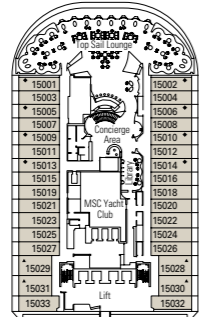

MSC DIVINA

1751 CABINS | 4345 GUESTS

CABIN CATEGORIES AND EXPERIENCES

Inside > Bella	Inside > Fantastica	Balcony > Aurea	Deluxe Suite > MSC Yacht Club
Ocean View > Bella	Ocean View > Fantastica	Suite > Aurea	Executive & Family Suite > MSC Yacht Club
Balcony > Bella*	Balcony > Fantastica		Royal Suite > MSC Yacht Club
	SuperFamily Cabin > Fantastica		

3rd bed available in all categories
 4th bed available in all categories
 *Cabins 8134, 8136, 8137, 8138, 8139, 8140, 8141, 8143 have partially restricted views

LEGEND

- ▲ Sofa bed
- ◆ Double sofa bed
- 3rd bed is a bunk bed
- 3rd and 4th bed are bunks
- Executive & Family Suite MSC Yacht Club / Suite Aurea with panoramic sealed window
- Connecting Cabins
- H Cabin for guests with disabilities or reduced mobility
- ★ Juliet balcony

DECK 16

DECK 15

DECK 13

DECK 12

DECK 11

DECK 10

DECK 9

DECK 8