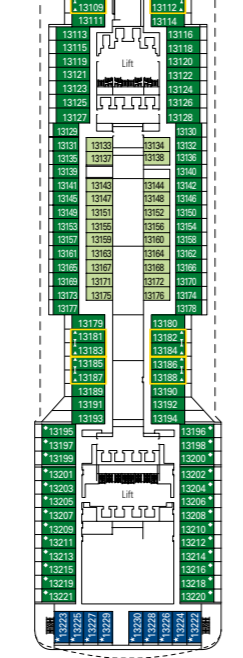

MSC DIVINA

1751 CABINS | 4345 GUESTS

CABIN CATEGORIES AND EXPERIENCES

Inside > Bella	Inside > Fantastica	Balcony > Aurea	Deluxe Suite > MSC Yacht Club
Ocean View > Bella	Ocean View > Fantastica	Suite > Aurea	Executive & Family Suite > MSC Yacht Club
Balcony > Bella*	Balcony > Fantastica		Royal Suite > MSC Yacht Club
	SuperFamily Cabin > Fantastica		

3rd bed available in all categories
 4th bed available in all categories
 *Cabins 8134, 8136, 8137, 8138, 8139, 8140, 8141, 8143 have partially restricted views

LEGEND

- ▲ Sofa bed
- ◆ Double sofa bed
- 3rd bed is a bunk bed
- 3rd and 4th bed are bunks
- Executive & Family Suite MSC Yacht Club / Suite Aurea with panoramic sealed window
- Connecting Cabins
- H Cabin for guests with disabilities or reduced mobility
- ★ Juliet balcony

DECK 16

DECK 15

DECK 13

DECK 12

DECK 11

DECK 10

DECK 9

DECK 8