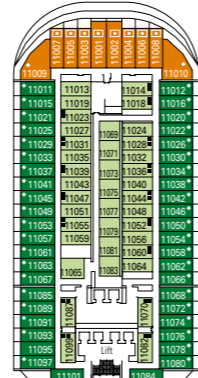

MSC DIVINA

1751 CABINS | 4345 GUESTS

CABIN CATEGORIES AND EXPERIENCES

Inside > Bella	Inside > Fantastica	Balcony > Aurea	Deluxe Suite > MSC Yacht Club
Ocean View > Bella	Ocean View > Fantastica	Suite > Aurea	Executive & Family Suite > MSC Yacht Club
Balcony > Bella*	Balcony > Fantastica		Royal Suite > MSC Yacht Club
	SuperFamily Cabin > Fantastica		

3rd bed available in all categories
 4th bed available in all categories
 *Cabins 8134, 8136, 8137, 8138, 8139, 8140, 8141, 8143 have partially restricted views

LEGEND

- ▲ Sofa bed
- ◆ Double sofa bed
- 3rd bed is a bunk bed
- 3rd and 4th bed are bunks
- Executive & Family Suite MSC Yacht Club / Suite Aurea with panoramic sealed window
- Connecting Cabins
- H Cabin for guests with disabilities or reduced mobility
- ★ Juliet balcony

DECK 16

DECK 15

DECK 13

DECK 12

DECK 11

DECK 10

DECK 9

DECK 8