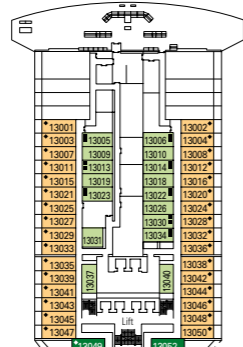

MSC DIVINA

1751 CABINS | 4345 GUESTS

CABIN CATEGORIES AND EXPERIENCES

Inside > Bella	Inside > Fantastica	Balcony > Aurea	Deluxe Suite > MSC Yacht Club
Ocean View > Bella	Ocean View > Fantastica	Suite > Aurea	Executive & Family Suite > MSC Yacht Club
Balcony > Bella*	Balcony > Fantastica		Royal Suite > MSC Yacht Club
	SuperFamily Cabin > Fantastica		

3rd bed available in all categories
 4th bed available in all categories
 *Cabins 8134, 8136, 8137, 8138, 8139, 8140, 8141, 8143 have partially restricted views

LEGEND

- ▲ Sofa bed
- ◆ Double sofa bed
- 3rd bed is a bunk bed
- 3rd and 4th bed are bunks
- Executive & Family Suite MSC Yacht Club / Suite Aurea with panoramic sealed window
- Connecting Cabins
- H Cabin for guests with disabilities or reduced mobility
- ★ Juliet balcony

DECK 16

DECK 15

DECK 13

DECK 12

DECK 11

DECK 10

DECK 9

DECK 8