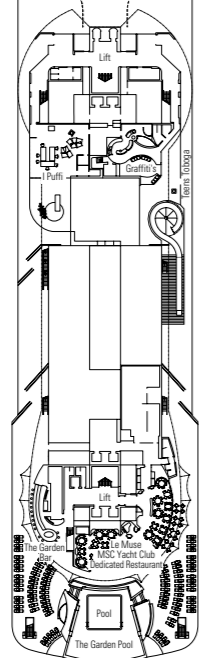

MSC DIVINA

1751 CABINS | 4345 GUESTS

CABIN CATEGORIES AND EXPERIENCES

Inside > Bella	Inside > Fantastica	Balcony > Aurea	Deluxe Suite > MSC Yacht Club
Ocean View > Bella	Ocean View > Fantastica	Suite > Aurea	Executive & Family Suite > MSC Yacht Club
Balcony > Bella*	Balcony > Fantastica		Royal Suite > MSC Yacht Club
	SuperFamily Cabin > Fantastica		

3rd bed available in all categories
 4th bed available in all categories
 *Cabins 8134, 8136, 8137, 8138, 8139, 8140, 8141, 8143 have partially restricted views

LEGEND

- ▲ Sofa bed
- ◆ Double sofa bed
- 3rd bed is a bunk bed
- 3rd and 4th bed are bunks
- Executive & Family Suite MSC Yacht Club / Suite Aurea with panoramic sealed window
- Connecting Cabins
- H Cabin for guests with disabilities or reduced mobility
- ★ Juliet balcony

DECK 16

DECK 15

DECK 13

DECK 12

DECK 11

DECK 10

DECK 9

DECK 8

DECK 5