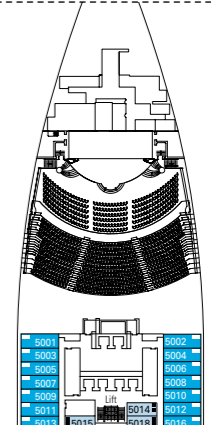

MSC DIVINA

1751 CABINS | 4345 GUESTS

CABIN CATEGORIES AND EXPERIENCES

Inside > Bella	Inside > Fantastica	Balcony > Aurea	Deluxe Suite > MSC Yacht Club
Ocean View > Bella	Ocean View > Fantastica	Suite > Aurea	Executive & Family Suite > MSC Yacht Club
Balcony > Bella*	Balcony > Fantastica		Royal Suite > MSC Yacht Club
	SuperFamily Cabin > Fantastica		

3rd bed available in all categories
 4th bed available in all categories
 *Cabins 8134, 8136, 8137, 8138, 8139, 8140, 8141, 8143 have partially restricted views

LEGEND

- ▲ Sofa bed
- ◆ Double sofa bed
- 3rd bed is a bunk bed
- 3rd and 4th bed are bunks
- Executive & Family Suite MSC Yacht Club / Suite Aurea with panoramic sealed window
- Connecting Cabins
- H Cabin for guests with disabilities or reduced mobility
- ★ Juliet balcony