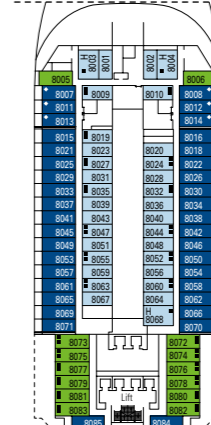

MSC DIVINA

1751 CABINS | 4345 GUESTS

CABIN CATEGORIES AND EXPERIENCES

Inside > Bella	Inside > Fantastica	Balcony > Aurea	Deluxe Suite > MSC Yacht Club
Ocean View > Bella	Ocean View > Fantastica	Suite > Aurea	Executive & Family Suite > MSC Yacht Club
Balcony > Bella*	Balcony > Fantastica		Royal Suite > MSC Yacht Club
	SuperFamily Cabin > Fantastica		

3rd bed available in all categories
 4th bed available in all categories
 *Cabins 8134, 8136, 8137, 8138, 8139, 8140, 8141, 8143 have partially restricted views

LEGEND

- ▲ Sofa bed
- ◆ Double sofa bed
- 3rd bed is a bunk bed
- 3rd and 4th bed are bunks
- Executive & Family Suite MSC Yacht Club / Suite Aurea with panoramic sealed window
- Connecting Cabins
- H Cabin for guests with disabilities or reduced mobility
- ★ Juliet balcony

DECK 16

DECK 15

DECK 13

DECK 12

DECK 11

DECK 10

DECK 9

DECK 8