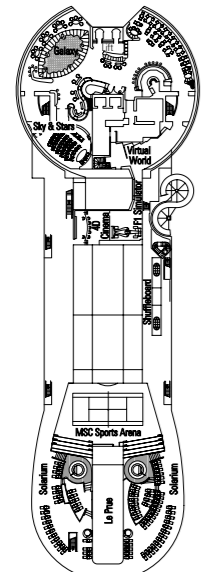

MSC DIVINA

1751 CABINS | 4345 GUESTS

CABIN CATEGORIES AND EXPERIENCES

Inside > Bella	Inside > Fantastica	Balcony > Aurea	Deluxe Suite > MSC Yacht Club
Ocean View > Bella	Ocean View > Fantastica	Suite > Aurea	Executive & Family Suite > MSC Yacht Club
Balcony > Bella*	Balcony > Fantastica		Royal Suite > MSC Yacht Club
	SuperFamily Cabin > Fantastica		

3rd bed available in all categories
 4th bed available in all categories
 *Cabins 8134, 8136, 8137, 8138, 8139, 8140, 8141, 8143 have partially restricted views

LEGEND

- ▲ Sofa bed
- ◆ Double sofa bed
- 3rd bed is a bunk bed
- 3rd and 4th bed are bunks
- Executive & Family Suite MSC Yacht Club / Suite Aurea with panoramic sealed window
- Connecting Cabins
- H Cabin for guests with disabilities or reduced mobility
- ★ Juliet balcony

DECK 16

DECK 15

DECK 13

DECK 12

DECK 11

DECK 10

DECK 9

DECK 8

DECK 5