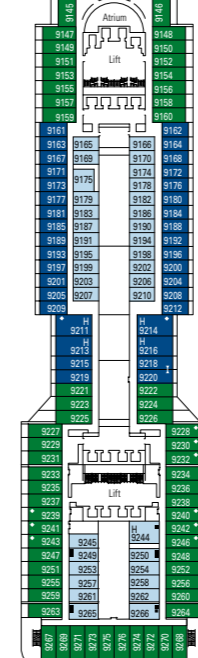

MSC DIVINA

1751 CABINS | 4345 GUESTS

CABIN CATEGORIES AND EXPERIENCES

Inside > Bella	Inside > Fantastica	Balcony > Aurea	Deluxe Suite > MSC Yacht Club
Ocean View > Bella	Ocean View > Fantastica	Suite > Aurea	Executive & Family Suite > MSC Yacht Club
Balcony > Bella*	Balcony > Fantastica		Royal Suite > MSC Yacht Club
	SuperFamily Cabin > Fantastica		

3rd bed available in all categories
 4th bed available in all categories
 *Cabins 8134, 8136, 8137, 8138, 8139, 8140, 8141, 8143 have partially restricted views

LEGEND

- ▲ Sofa bed
- ◆ Double sofa bed
- 3rd bed is a bunk bed
- 3rd and 4th bed are bunks
- Executive & Family Suite MSC Yacht Club / Suite Aurea with panoramic sealed window
- Connecting Cabins
- H Cabin for guests with disabilities or reduced mobility
- ★ Juliet balcony

DECK 16

DECK 15

DECK 13

DECK 12

DECK 11

DECK 10

DECK 9

DECK 8