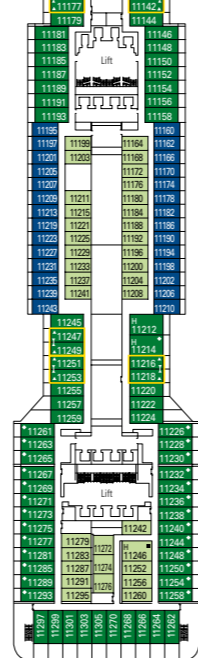

MSC DIVINA

1751 CABINS | 4345 GUESTS

CABIN CATEGORIES AND EXPERIENCES

Inside > Bella	Inside > Fantastica	Balcony > Aurea	Deluxe Suite > MSC Yacht Club
Ocean View > Bella	Ocean View > Fantastica	Suite > Aurea	Executive & Family Suite > MSC Yacht Club
Balcony > Bella*	Balcony > Fantastica		Royal Suite > MSC Yacht Club
	SuperFamily Cabin > Fantastica		

3rd bed available in all categories
 4th bed available in all categories
 *Cabins 8134, 8136, 8137, 8138, 8139, 8140, 8141, 8143 have partially restricted views

LEGEND

- ▲ Sofa bed
- ◆ Double sofa bed
- 3rd bed is a bunk bed
- 3rd and 4th bed are bunks
- Executive & Family Suite MSC Yacht Club / Suite Aurea with panoramic sealed window
- Connecting Cabins
- H Cabin for guests with disabilities or reduced mobility
- ★ Juliet balcony

DECK 16

DECK 15

DECK 13

DECK 12

DECK 11

DECK 10

DECK 9

DECK 8