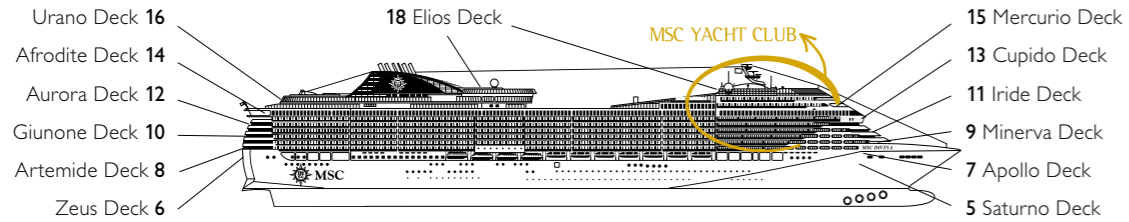

MSC DIVINA

1751 CABINS | 4345 GUESTS

CABIN CATEGORIES AND EXPERIENCES

Inside > Bella	Inside > Fantastica	Balcony > Aurea	Deluxe Suite > MSC Yacht Club
Ocean View > Bella	Ocean View > Fantastica	Suite > Aurea	Executive & Family Suite > MSC Yacht Club
Balcony > Bella*	Balcony > Fantastica		Royal Suite > MSC Yacht Club
	SuperFamily Cabin > Fantastica		

3rd bed available in all categories
 4th bed available in all categories
 *Cabins 8134, 8136, 8137, 8138, 8139, 8140, 8141, 8143 have partially restricted views

LEGEND

- ▲ Sofa bed
- ◆ Double sofa bed
- 3rd bed is a bunk bed
- 3rd and 4th bed are bunks
- Executive & Family Suite MSC Yacht Club / Suite Aurea with panoramic sealed window
- Connecting Cabins
- H Cabin for guests with disabilities or reduced mobility
- ★ Juliet balcony