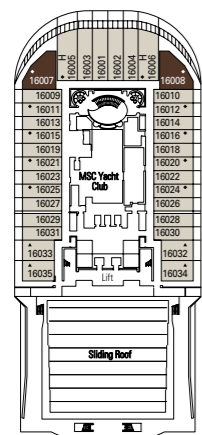

MSC DIVINA

1751 CABINS | 4345 GUESTS

CABIN CATEGORIES AND EXPERIENCES

Inside > Bella	Inside > Fantastica	Balcony > Aurea	Deluxe Suite > MSC Yacht Club
Ocean View > Bella	Ocean View > Fantastica	Suite > Aurea	Executive & Family Suite > MSC Yacht Club
Balcony > Bella*	Balcony > Fantastica		Royal Suite > MSC Yacht Club
	SuperFamily Cabin > Fantastica		

3rd bed available in all categories
 4th bed available in all categories
 *Cabins 8134, 8136, 8137, 8138, 8139, 8140, 8141, 8143 have partially restricted views

LEGEND

- ▲ Sofa bed
- ◆ Double sofa bed
- 3rd bed is a bunk bed
- 3rd and 4th bed are bunks
- Executive & Family Suite MSC Yacht Club / Suite Aurea with panoramic sealed window
- Connecting Cabins
- H Cabin for guests with disabilities or reduced mobility
- ★ Juliet balcony