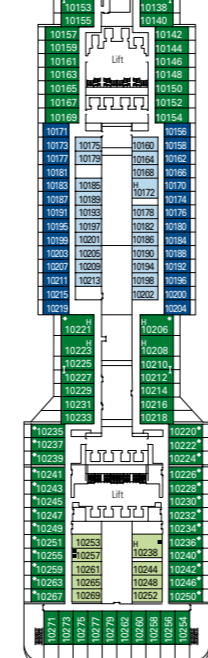

MSC DIVINA

1751 CABINS | 4345 GUESTS

CABIN CATEGORIES AND EXPERIENCES

Inside > Bella	Inside > Fantastica	Balcony > Aurea	Deluxe Suite > MSC Yacht Club
Ocean View > Bella	Ocean View > Fantastica	Suite > Aurea	Executive & Family Suite > MSC Yacht Club
Balcony > Bella*	Balcony > Fantastica		Royal Suite > MSC Yacht Club
	SuperFamily Cabin > Fantastica		

3rd bed available in all categories
 4th bed available in all categories
 *Cabins 8134, 8136, 8137, 8138, 8139, 8140, 8141, 8143 have partially restricted views

LEGEND

- ▲ Sofa bed
- ◆ Double sofa bed
- 3rd bed is a bunk bed
- 3rd and 4th bed are bunks
- Executive & Family Suite MSC Yacht Club / Suite Aurea with panoramic sealed window
- Connecting Cabins
- H Cabin for guests with disabilities or reduced mobility
- ★ Juliet balcony

DECK 16

DECK 15

DECK 13

DECK 12

DECK 11

DECK 10

DECK 9

DECK 8