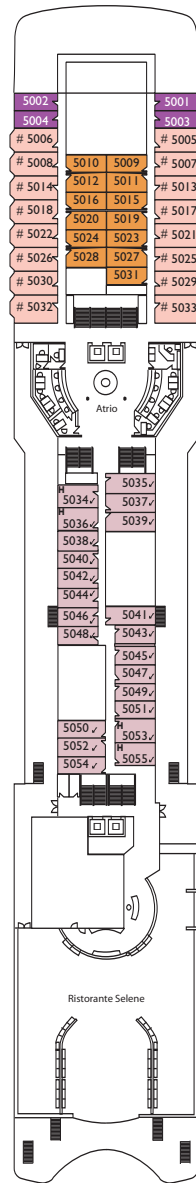

## Food and Drink

- 3 restaurants
- 4 bars

## Entertainment

- Theatre
- Casino
- Disco
- Internet Point
- Cards Room
- Library
- Shopping Center
- Squok Club.

## Cabin grades

- I1** Inside. Neptune
- I2** Inside. Dionysus
- I3** Inside. Dionysus, Venus
- I4** Inside. Venus, Selene
- E1** Ocean View (Partial or Obstructed View). Neptune
- E2** Ocean View. Dionysus
- E3** Ocean View. Dionysus, Selene
- E4** Ocean View. Venus, Selene
- E5** Superior Ocean View. Dionysus, Venus

DECK 7 HELIOS

DECK 6 APOLLON

DECK 5 SELENE

Grt: 25.000 t  
 Length: 180 m  
 Width: 25.50 m  
 Cruising speed: 27 knots