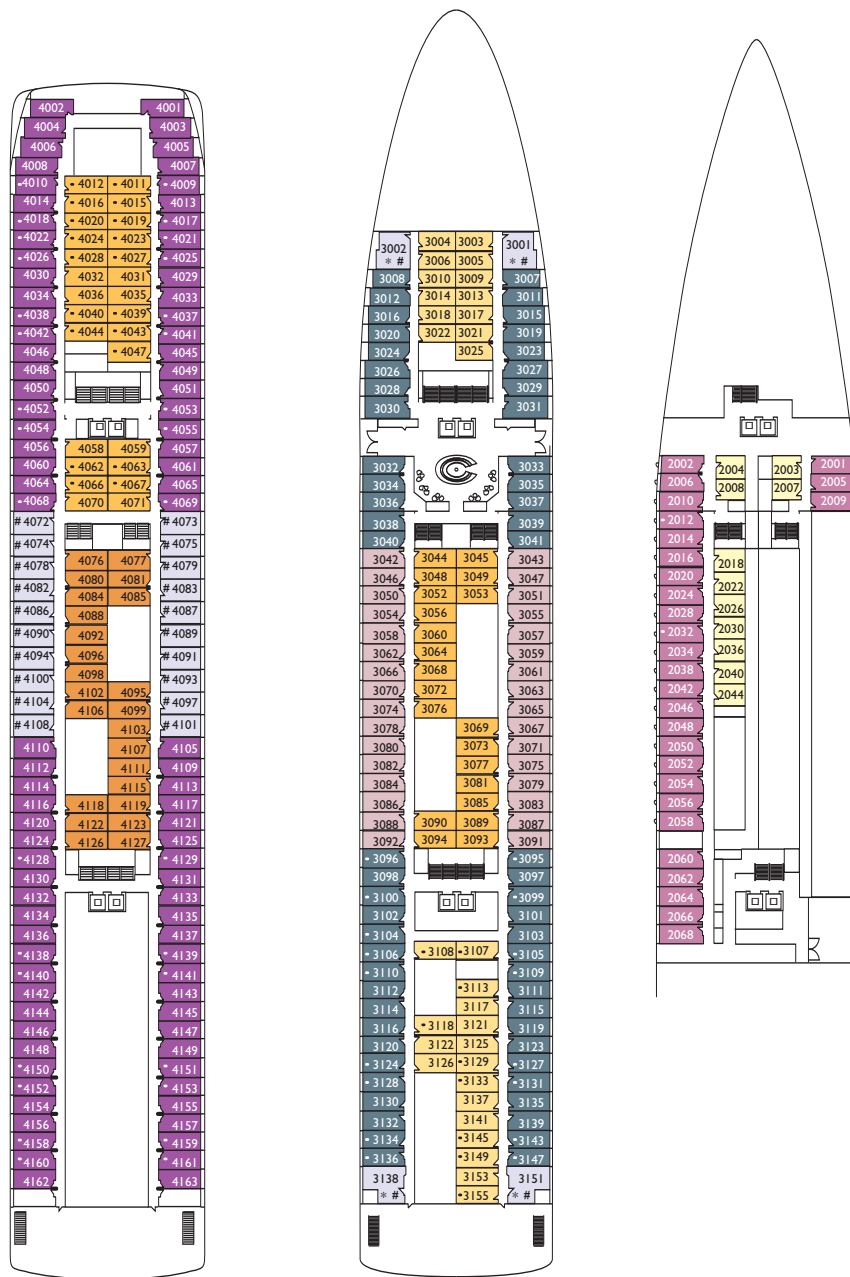

## Cabin grades

- I1** Inside. Neptune
- I2** Inside. Dionysus
- I3** Inside. Dionysus, Venus
- I4** Inside. Venus, Selene
- E1** Ocean View (Partial or Obstructed View). Neptune
- E2** Ocean View. Dionysus
- E3** Ocean View. Dionysus, Selene
- E4** Ocean View. Venus, Selene
- E5** Superior Ocean View. Dionysus, Venus

DECK 7 HELIOS

DECK 6 APOLLON

DECK 5 SELENE

Grt: 25.000 t  
 Length: 180 m  
 Width: 25.50 m  
 Cruising speed: 27 knots

### Key

- ✓ cabin with obstructed view
- 1 additional upper foldaway berth
- # double bed
- \* additional double sofa-bed
- E lift
- H cabin for disabled guests

### Suites

- MS Mini Suite with Ocean. Selene
- S Suite with Ocean View Gran Balcony. Helios

DECK 4 VENUS

DECK 3 DIONYSUS

DECK 2 NEPTUNE