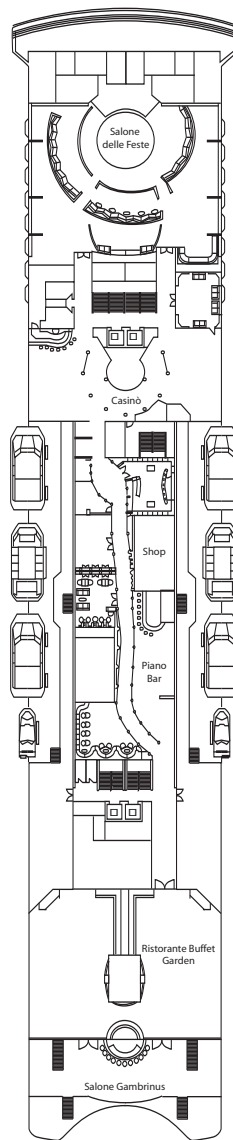

## Food and Drink

- 3 restaurants
- 4 bars

## Entertainment

- Theatre
- Casino
- Disco
- Internet Point
- Cards Room
- Library
- Shopping Center
- Squok Club.

DECK 7 HELIOS

DECK 6 APOLLON

DECK 5 SELENE

Grt: 25.000 t  
 Length: 180 m  
 Width: 25.50 m  
 Cruising speed: 27 knots

### Key

- ✓ cabin with obstructed view
- 1 additional upper foldaway berth
- # double bed
- \* additional double sofa-bed
- E lift
- H cabin for disabled guests