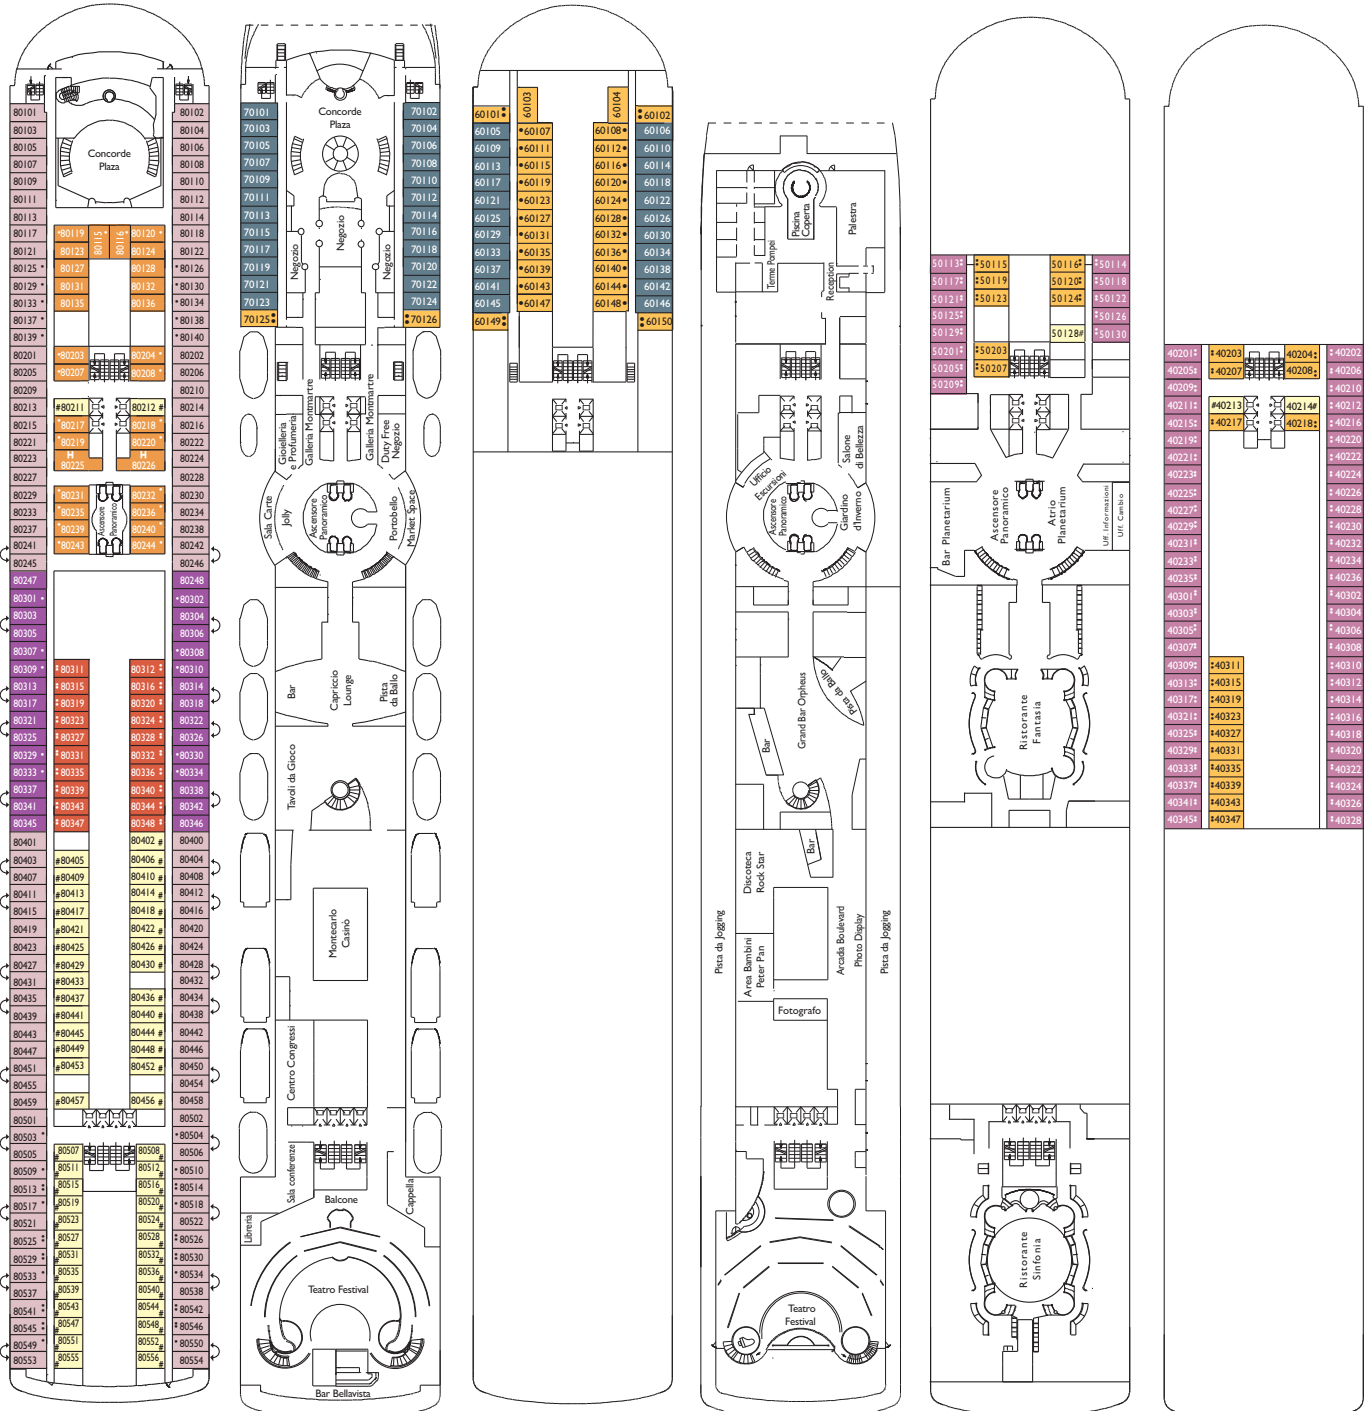

Entertainment

- Theatre on two levels
- Casino
- Disco
- Open air pool deck
- Internet Point
- Library
- Shopping Center
- Squok Club with PlayStation Entertainment

Cabin grades

- I1** Inside. Nabucco, Bohème, Otello
- I2** Inside. Tosca, Norma, Butterfly
- I3** Inside. Nabucco, Bohème, Manon, Carmen
- I4** Inside. Otello
- I5** Inside. Oello, Tosca, Norma, Butterfly
- E1** Ocean View. Nabucco, Bohème
- E2** Ocean View. Manon, Carmen
- E3** Ocean View. Otello
- E4** Ocean View. Otello, Tosca, Norma, Butterfly
- B1** Ocean View Balcony. Tosca
- B2** Ocean View Balcony. Tosca, Norma
- Suites**
- MS** Mini Suite with Ocean View. Butterfly
- MB** Mini Suite with Ocean View Balcony. Rigoletto
- S** Suite with Ocean View. Rigoletto

Please note: Double bed available in all grades. 3rd berth and 4th berth are available in all grades except I1, I2, B1 & B2.

Gr: 75.000 t
 Length: 253 m
 Width 32 m
 Cruising speed: 22 knots
 Max speed: 24 knots

Key

- 1 additional upper foldaway berth
- # double bed
- ◆ 1 lower bed a scomparsa
- ↔ interconnecting cabins
- 2 additional upper foldaway berths
- H cabin for disabled guests
- E lift
- additional single sofa-bed
- ▲ 1 lower bed

DECK 8 OTELLO DECK 7 CARMEN DECK 6A MANON DECK 6 TRAVIATA DECK 5 BOHÈME DECK 4 NABUCCO