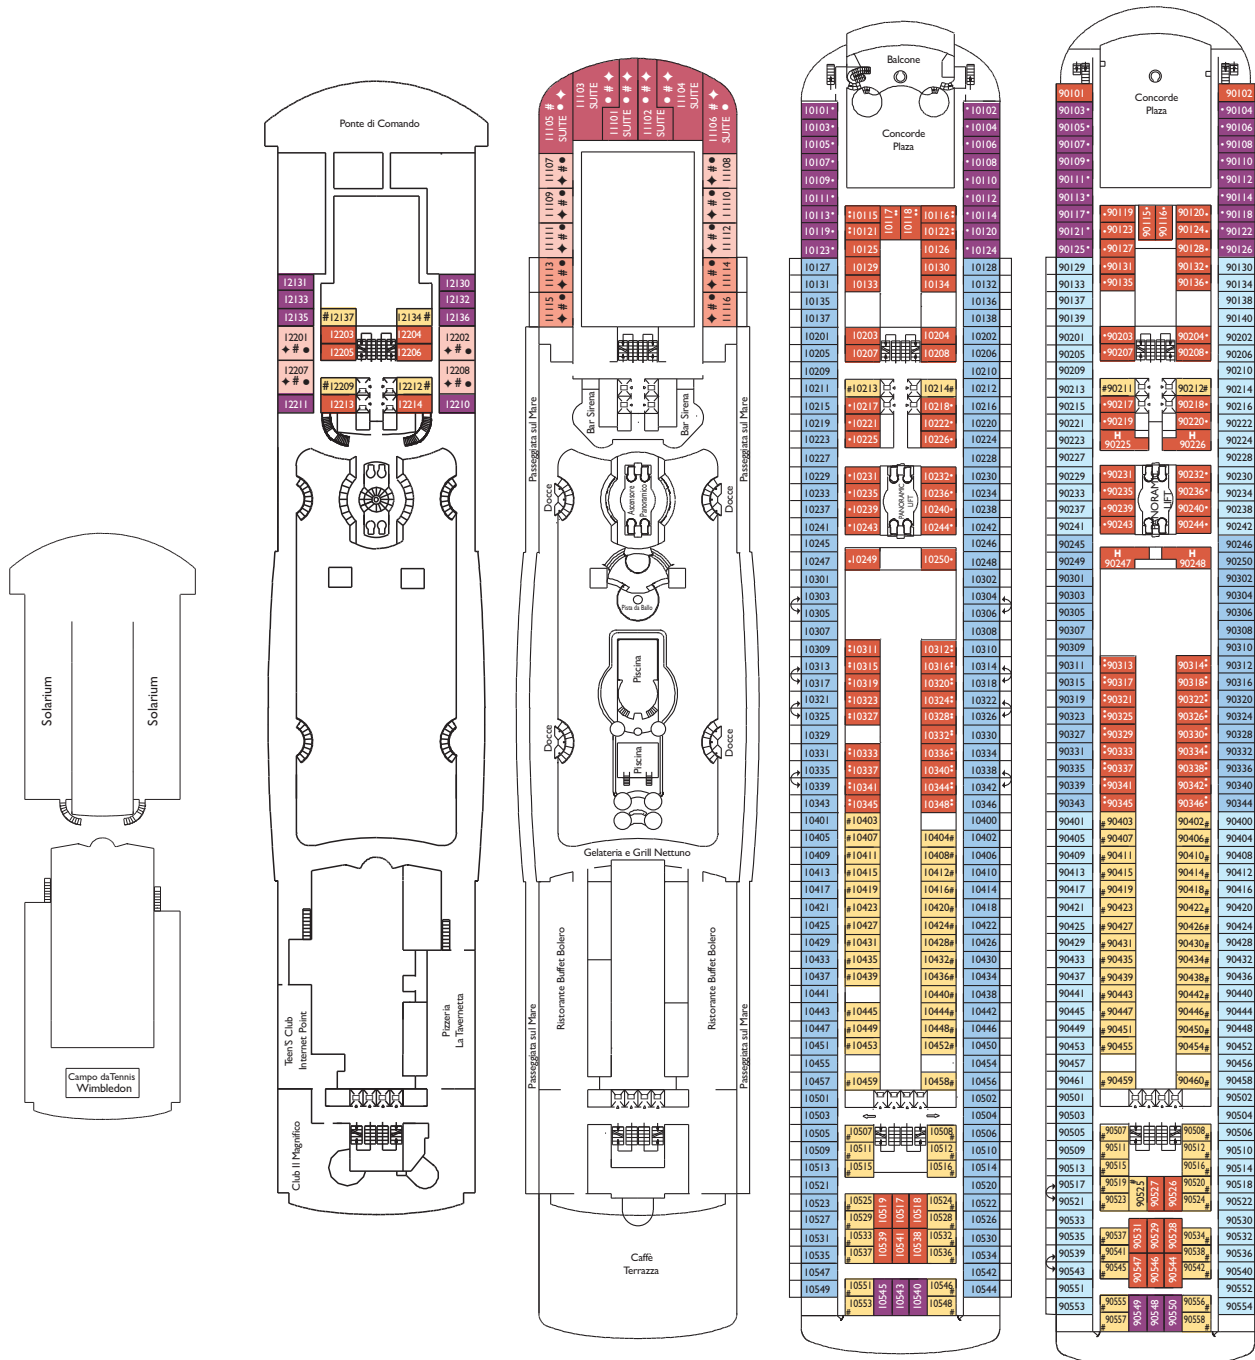

- 5 restaurants, including one, the Club Il Magnifico, at an additional charge and by reservation only
- 10 bars

Well-being

- Wellness Centre with gym, treatment rooms, sauna and Turkish bath
- 4 Jacuzzis
- 3 pools, including one indoor
- Multipurpose sports pitch
- Outdoor jogging track

Entertainment

- Theatre on two levels
- Casino
- Disco
- Open air pool deck
- Internet Point
- Library
- Shopping Center
- Squok Club with PlayStation Entertainment

Cabin grades

- I1** Inside. Nabucco, Bohème, Otello
- I2** Inside. Tosca, Norma, Butterfly
- I3** Inside. Nabucco, Bohème, Manon, Carmen
- I4** Inside. Otello
- I5** Inside. Oello, Tosca, Norma, Butterfly
- E1** Ocean View. Nabucco, Bohème
- E2** Ocean View. Manon, Carmen
- E3** Ocean View. Otello
- E4** Ocean View. Otello, Tosca, Norma, Butterfly
- B1** Ocean View Balcony. Tosca
- B2** Ocean View Balcony. Tosca, Norma
- Suites**
- MS** Mini Suite with Ocean View. Butterfly
- MB** Mini Suite with Ocean View Balcony. Rigoletto
- S** Suite with Ocean View. Rigoletto

Please note: Double bed available in all grades. 3rd berth and 4th berth are available in all grades except I1, I2, B1 & B2.

Gr: 75.000 t
 Length: 253 m
 Width 32 m
 Cruising speed: 22 knots
 Max speed: 24 knots

Key

- 1 additional upper foldaway berth
- # double bed
- ◆ 1 lower bed a scomparsa
- ↔ interconnecting cabins
- 2 additional upper foldaway berths
- H cabin for disabled guests
- E lift
- additional single sofa-bed
- ▲ 1 lower bed