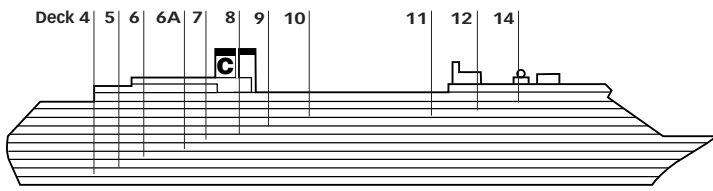

Entertainment

- Theatre on two levels
- Casino
- Disco
- Open air pool deck
- Internet Point
- Library
- Shopping Center
- Squok Club with PlayStation Entertainment

Cabin grades

- I1** Inside. Nabucco, Bohème, Otello
- I2** Inside. Tosca, Norma, Butterfly
- I3** Inside. Nabucco, Bohème, Manon, Carmen
- I4** Inside. Otello
- I5** Inside. Oello, Tosca, Norma, Butterfly
- E1** Ocean View. Nabucco, Bohème
- E2** Ocean View. Manon, Carmen
- E3** Ocean View. Otello
- E4** Ocean View. Otello, Tosca, Norma, Butterfly
- B1** Ocean View Balcony. Tosca
- B2** Ocean View Balcony. Tosca, Norma
- Suites**
- MS** Mini Suite with Ocean View. Butterfly
- MB** Mini Suite with Ocean View Balcony. Rigoletto
- S** Suite with Ocean View. Rigoletto

Please note: Double bed available in all grades. 3rd berth and 4th berth are available in all grades except I1, I2, B1 & B2.

Gr: 75.000 t
 Length: 253 m
 Width 32 m
 Cruising speed: 22 knots
 Max speed: 24 knots