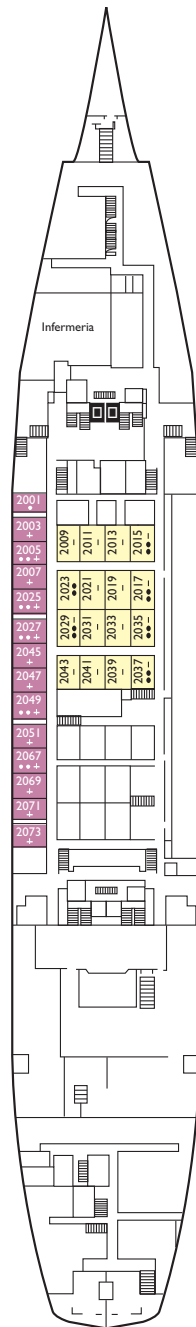

## Cabin grades

- I1 Inside. Van Gogh
- I2 Inside. Gauguin
- I3 Inside. Gauguin, Lautrec
- I4 Inside. Lautrec, Rosseau, Modigliani

- E1 Ocean View. Van Gogh
- E2 Ocean View. Gauguin
- E3 Ocean View. Gauguin, Lautrec
- E4 Ocean View. Lautrec, Modigliani
- IS single Inside. Modigliani, Lautrec, Gauguin
- ES Single Ocean View. Modigliani

Please note: Double bed available in all grades. 3rd berth and 4th berth available in all grades.

DECK 10 TUGA

DECK 9 SOLARIUM

DECK 8 MANET

DECK 7 ROUSSEAU

DECK 6 DEGAS

Grt: 28.500 t  
 Length: 187 m  
 Width: 26 m  
 Cruising speed 20,5 knots  
 Max speed: 22 knots

### Key

- 1 additional upper foldaway berth
- # double bed
- + 2 lower beds convert to double
- \* additional double sofa-bed
- additional single sofa-bed
- ▲ 1 lower bed
- 2 additional upper foldaway berths
- E lift
- H cabin for disabled guests
- o 1 lower bed and 1 upper berth
- ◆ additional retractable bed

### Suites

- MS Mini Suite with Ocean View. Rousseau
- GS Grand Suite with Ocean View. Rousseau

DECK 5 MODIGLIANI

DECK 4 LAUTREC

DECK 3 GAUGUIN

DECK 2 VAN GOGH