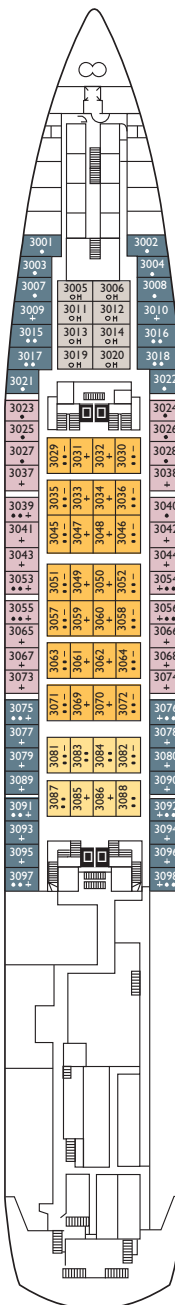

DECK 7 ROUSSEAU

DECK 5 MODIGLIANI

DECK 4 LAUTREC

DECK 3 GAUGUIN