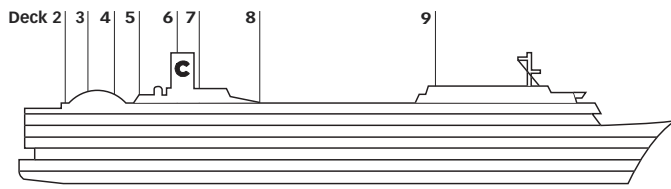

## Cabin grades

- I1 Inside. Van Gogh
- I2 Inside. Gauguin
- I3 Inside. Gauguin, Lautrec
- I4 Inside. Lautrec, Rosseau, Modigliani

- E1 Ocean View. Van Gogh
- E2 Ocean View. Gauguin
- E3 Ocean View. Gauguin, Lautrec
- E4 Ocean View. Lautrec, Modigliani
- IS single Inside. Modigliani, Lautrec, Gauguin
- ES Single Ocean View. Modigliani

Please note: Double bed available in all grades. 3rd berth and 4th berth available in all grades.

DECK 10 TUGA

DECK 9 SOLARIUM

DECK 8 MANET

DECK 7 ROUSSEAU

DECK 6 DEGAS

Grt: 28.500 t  
 Length: 187 m  
 Width: 26 m  
 Cruising speed 20,5 knots  
 Max speed: 22 knots