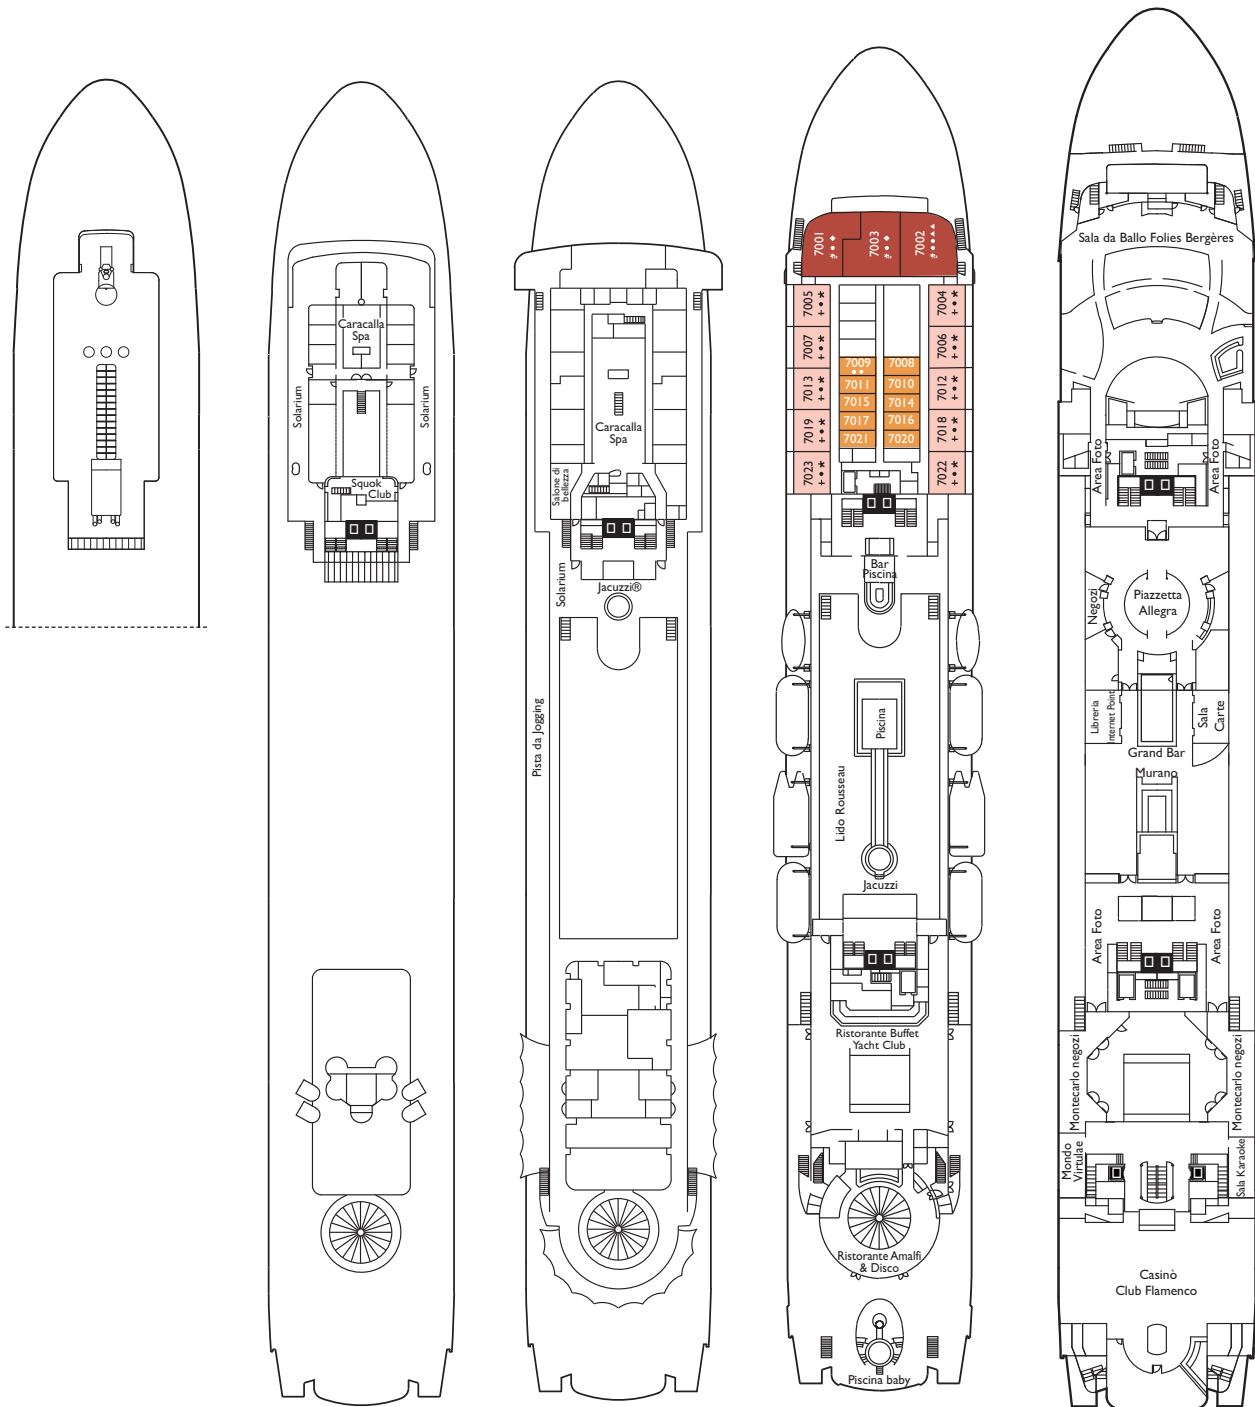

Cabin grades

- I1 Inside. Van Gogh
- I2 Inside. Gauguin
- I3 Inside. Gauguin, Lautrec
- I4 Inside. Lautrec, Rosseau, Modigliani

- E1 Ocean View. Van Gogh
- E2 Ocean View. Gauguin
- E3 Ocean View. Gauguin, Lautrec
- E4 Ocean View. Lautrec, Modigliani
- IS single Inside. Modigliani, Lautrec, Gauguin
- ES Single Ocean View. Modigliani

Please note: Double bed available in all grades. 3rd berth and 4th berth available in all grades.