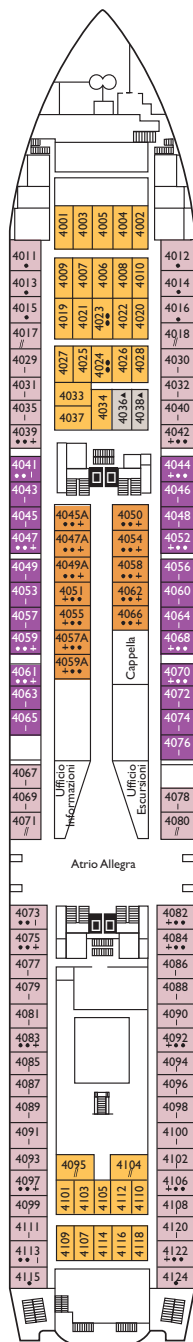

## Cabin grades

- I1 Inside. Van Gogh
- I2 Inside. Gauguin
- I3 Inside. Gauguin, Lautrec
- I4 Inside. Lautrec, Rosseau, Modigliani

- E1 Ocean View. Van Gogh
- E2 Ocean View. Gauguin
- E3 Ocean View. Gauguin, Lautrec
- E4 Ocean View. Lautrec, Modigliani
- IS single Inside. Modigliani, Lautrec, Gauguin
- ES Single Ocean View. Modigliani

Please note: Double bed available in all grades. 3rd berth and 4th berth available in all grades.

DECK 10 TUGA

DECK 9 SOLARIUM

DECK 8 MANET

DECK 7 ROUSSEAU

DECK 6 DEGAS

Grt: 28.500 t  
 Length: 187 m  
 Width: 26 m  
 Cruising speed 20,5 knots  
 Max speed: 22 knots

### Key

- 1 additional upper foldaway berth
- # double bed
- + 2 lower beds convert to double
- \* additional double sofa-bed
- additional single sofa-bed
- ▲ 1 lower bed
- 2 additional upper foldaway berths
- E lift
- H cabin for disabled guests
- o 1 lower bed and 1 upper berth
- ◆ additional retractable bed

### Suites

- MS Mini Suite with Ocean View. Rousseau
- GS Grand Suite with Ocean View. Rousseau

DECK 5 MODIGLIANI

DECK 4 LAUTREC

DECK 3 GAUGUIN

DECK 2 VAN GOGH