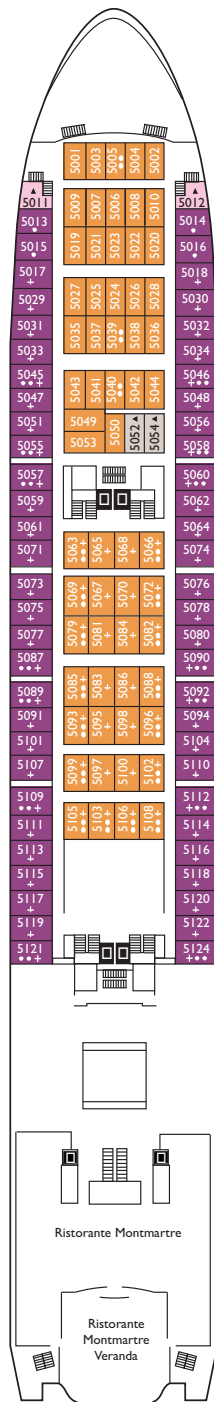

## Cabin grades

- I1 Inside. Van Gogh
- I2 Inside. Gauguin
- I3 Inside. Gauguin, Lautrec
- I4 Inside. Lautrec, Rosseau, Modigliani

- E1 Ocean View. Van Gogh
- E2 Ocean View. Gauguin
- E3 Ocean View. Gauguin, Lautrec
- E4 Ocean View. Lautrec, Modigliani
- IS single Inside. Modigliani, Lautrec, Gauguin
- ES Single Ocean View. Modigliani

Please note: Double bed available in all grades. 3rd berth and 4th berth available in all grades.

DECK 10 TUGA

DECK 9 SOLARIUM

DECK 8 MANET

DECK 7 ROUSSEAU

DECK 6 DEGAS

Grt: 28.500 t  
 Length: 187 m  
 Width: 26 m  
 Cruising speed 20,5 knots  
 Max speed: 22 knots

### Key

- 1 additional upper foldaway berth
- # double bed
- + 2 lower beds convert to double
- \* additional double sofa-bed
- additional single sofa-bed
- ▲ 1 lower bed
- 2 additional upper foldaway berths
- E lift
- H cabin for disabled guests
- o 1 lower bed and 1 upper berth
- ◆ additional retractable bed

### Suites

- MS Mini Suite with Ocean View. Rousseau
- GS Grand Suite with Ocean View. Rousseau

DECK 5 MODIGLIANI

DECK 4 LAUTREC

DECK 3 GAUGUIN

DECK 2 VAN GOGH