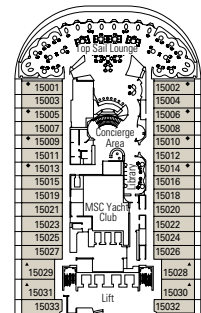

MSC PREZIOSA

1751 CABINS | 4345 GUESTS

CABIN CATEGORIES AND EXPERIENCES

Inside > Bella	Inside > Fantastica	Balcony > Aurea	Deluxe Suite > MSC Yacht Club
Ocean View > Bella	Ocean View > Fantastica	Suite > Aurea	Executive & Family Suite > MSC Yacht Club
Balcony > Bella*	Balcony > Fantastica		Royal Suite > MSC Yacht Club
	SuperFamily Cabin > Fantastica		

3rd bed available in all categories
 4th bed available in all categories
 *Cabins 8134, 8136, 8137, 8138, 8139, 8140, 8141, 8143 have partially restricted views

LEGEND

- ▲ Sofa bed
- ◆ Double sofa bed
- 3rd bed is a bunk bed
- 3rd and 4th bed are bunks
- Executive & Family Suite MSC Yacht Club / Suite Aurea with panoramic sealed window
- Connecting Cabins
- H Cabin for guests with disabilities or reduced mobility
- ★ Juliet balcony

DECK 16

DECK 15

DECK 13

DECK 11

DECK 9

DECK 7

DECK 5

DECK 5