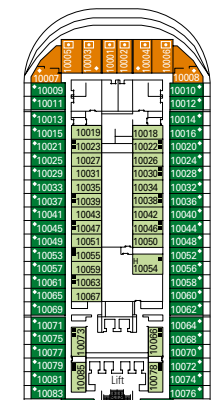

MSC PREZIOSA

1751 CABINS | 4345 GUESTS

CABIN CATEGORIES AND EXPERIENCES

Inside > Bella	Inside > Fantastica	Balcony > Aurea	Deluxe Suite > MSC Yacht Club
Ocean View > Bella	Ocean View > Fantastica	Suite > Aurea	Executive & Family Suite > MSC Yacht Club
Balcony > Bella*	Balcony > Fantastica		Royal Suite > MSC Yacht Club
	SuperFamily Cabin > Fantastica		

3rd bed available in all categories
 4th bed available in all categories
 *Cabins 8134, 8136, 8137, 8138, 8139, 8140, 8141, 8143 have partially restricted views

LEGEND

- ▲ Sofa bed
- ◆ Double sofa bed
- 3rd bed is a bunk bed
- 3rd and 4th bed are bunks
- Executive & Family Suite MSC Yacht Club / Suite Aurea with panoramic sealed window
- Connecting Cabins
- H Cabin for guests with disabilities or reduced mobility
- ★ Juliet balcony