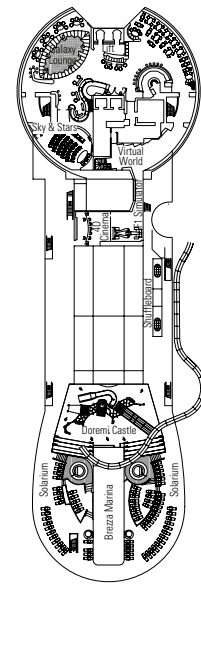

MSC PREZIOSA

1751 CABINS | 4345 GUESTS

CABIN CATEGORIES AND EXPERIENCES

Inside > Bella	Inside > Fantastica	Balcony > Aurea	Deluxe Suite > MSC Yacht Club
Ocean View > Bella	Ocean View > Fantastica	Suite > Aurea	Executive & Family Suite > MSC Yacht Club
Balcony > Bella*	Balcony > Fantastica		Royal Suite > MSC Yacht Club
	SuperFamily Cabin > Fantastica		

3rd bed available in all categories
 4th bed available in all categories
 *Cabins 8134, 8136, 8137, 8138, 8139, 8140, 8141, 8143 have partially restricted views

LEGEND

- ▲ Sofa bed
- ◆ Double sofa bed
- 3rd bed is a bunk bed
- 3rd and 4th bed are bunks
- Executive & Family Suite MSC Yacht Club / Suite Aurea with panoramic sealed window
- Connecting Cabins
- H Cabin for guests with disabilities or reduced mobility
- ★ Juliet balcony

DECK 16

DECK 15

DECK 13

DECK 11

DECK 9

DECK 7

DECK 5

DECK 5

DECK 5