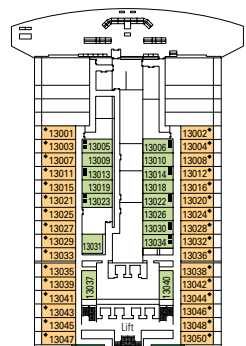

MSC PREZIOSA

1751 CABINS | 4345 GUESTS

CABIN CATEGORIES AND EXPERIENCES

Inside > Bella	Inside > Fantastica	Balcony > Aurea	Deluxe Suite > MSC Yacht Club
Ocean View > Bella	Ocean View > Fantastica	Suite > Aurea	Executive & Family Suite > MSC Yacht Club
Balcony > Bella*	Balcony > Fantastica		Royal Suite > MSC Yacht Club
	SuperFamily Cabin > Fantastica		

3rd bed available in all categories
 4th bed available in all categories
 *Cabins 8134, 8136, 8137, 8138, 8139, 8140, 8141, 8143 have partially restricted views

LEGEND

- ▲ Sofa bed
- ◆ Double sofa bed
- 3rd bed is a bunk bed
- 3rd and 4th bed are bunks
- Executive & Family Suite MSC Yacht Club / Suite Aurea with panoramic sealed window
- Connecting Cabins
- H Cabin for guests with disabilities or reduced mobility
- ★ Juliet balcony