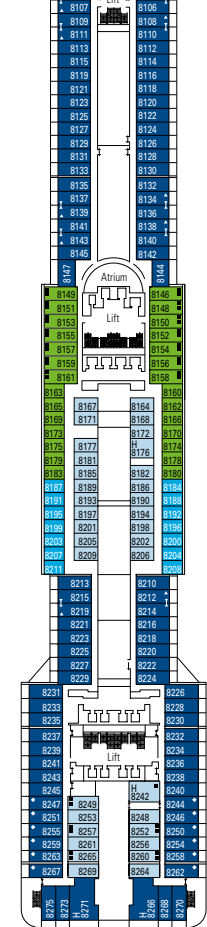

MSC PREZIOSA

1751 CABINS | 4345 GUESTS

CABIN CATEGORIES AND EXPERIENCES

Inside > Bella	Inside > Fantastica	Balcony > Aurea	Deluxe Suite > MSC Yacht Club
Ocean View > Bella	Ocean View > Fantastica	Suite > Aurea	Executive & Family Suite > MSC Yacht Club
Balcony > Bella*	Balcony > Fantastica		Royal Suite > MSC Yacht Club
	SuperFamily Cabin > Fantastica		

3rd bed available in all categories
 4th bed available in all categories
 *Cabins 8134, 8136, 8137, 8138, 8139, 8140, 8141, 8143 have partially restricted views

LEGEND

- ▲ Sofa bed
- ◆ Double sofa bed
- 3rd bed is a bunk bed
- 3rd and 4th bed are bunks
- Executive & Family Suite MSC Yacht Club / Suite Aurea with panoramic sealed window
- Connecting Cabins
- H Cabin for guests with disabilities or reduced mobility
- ★ Juliet balcony

DECK 16

DECK 15

DECK 13

DECK 11

DECK 9

DECK 7

DECK 5

DECK 5

DECK 5