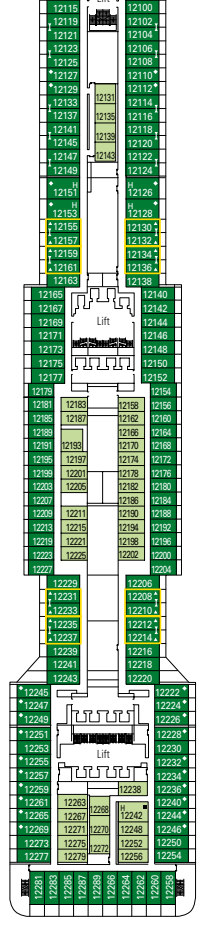

MSC PREZIOSA

1751 CABINS | 4345 GUESTS

CABIN CATEGORIES AND EXPERIENCES

Inside > Bella	Inside > Fantastica	Balcony > Aurea	Deluxe Suite > MSC Yacht Club
Ocean View > Bella	Ocean View > Fantastica	Suite > Aurea	Executive & Family Suite > MSC Yacht Club
Balcony > Bella*	Balcony > Fantastica		Royal Suite > MSC Yacht Club
	SuperFamily Cabin > Fantastica		

3rd bed available in all categories
 4th bed available in all categories
 *Cabins 8134, 8136, 8137, 8138, 8139, 8140, 8141, 8143 have partially restricted views

LEGEND

- ▲ Sofa bed
- ◆ Double sofa bed
- 3rd bed is a bunk bed
- 3rd and 4th bed are bunks
- Executive & Family Suite MSC Yacht Club / Suite Aurea with panoramic sealed window
- Connecting Cabins
- H Cabin for guests with disabilities or reduced mobility
- ★ Juliet balcony

DECK 16

DECK 15

DECK 13

DECK 11

DECK 9

DECK 7

DECK 5

DECK 5

DECK 5