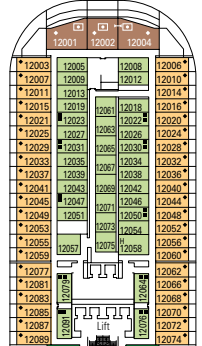

MSC PREZIOSA

1751 CABINS | 4345 GUESTS

CABIN CATEGORIES AND EXPERIENCES

Inside > Bella	Inside > Fantastica	Balcony > Aurea	Deluxe Suite > MSC Yacht Club
Ocean View > Bella	Ocean View > Fantastica	Suite > Aurea	Executive & Family Suite > MSC Yacht Club
Balcony > Bella*	Balcony > Fantastica		Royal Suite > MSC Yacht Club
	SuperFamily Cabin > Fantastica		

3rd bed available in all categories
 4th bed available in all categories
 *Cabins 8134, 8136, 8137, 8138, 8139, 8140, 8141, 8143 have partially restricted views

LEGEND

- ▲ Sofa bed
- ◆ Double sofa bed
- 3rd bed is a bunk bed
- 3rd and 4th bed are bunks
- Executive & Family Suite MSC Yacht Club / Suite Aurea with panoramic sealed window
- Connecting Cabins
- H Cabin for guests with disabilities or reduced mobility
- ★ Juliet balcony

DECK 16

DECK 15

DECK 13

DECK 11

DECK 9

DECK 7

DECK 5

DECK 5