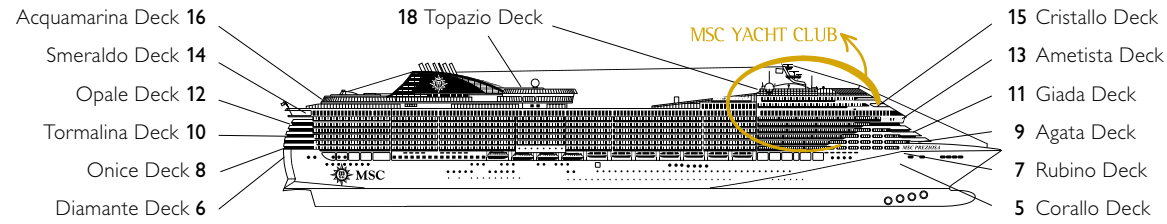

MSC PREZIOSA

1751 CABINS | 4345 GUESTS

CABIN CATEGORIES AND EXPERIENCES

Inside > Bella	Inside > Fantastica	Balcony > Aurea	Deluxe Suite > MSC Yacht Club
Ocean View > Bella	Ocean View > Fantastica	Suite > Aurea	Executive & Family Suite > MSC Yacht Club
Balcony > Bella*	Balcony > Fantastica		Royal Suite > MSC Yacht Club
	SuperFamily Cabin > Fantastica		

3rd bed available in all categories
 4th bed available in all categories
 *Cabins 8134, 8136, 8137, 8138, 8139, 8140, 8141, 8143 have partially restricted views

LEGEND

- ▲ Sofa bed
- ◆ Double sofa bed
- 3rd bed is a bunk bed
- 3rd and 4th bed are bunks
- Executive & Family Suite MSC Yacht Club / Suite Aurea with panoramic sealed window
- Connecting Cabins
- H Cabin for guests with disabilities or reduced mobility
- ★ Juliet balcony