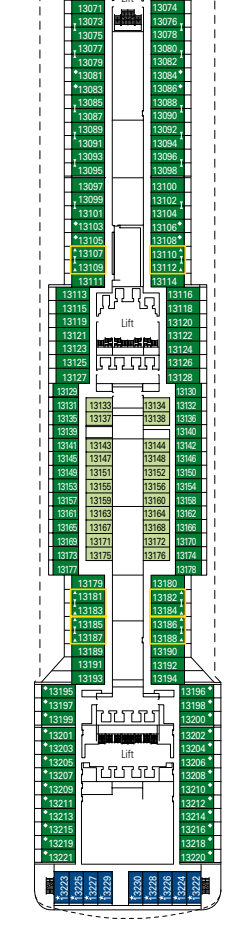

MSC PREZIOSA

1751 CABINS | 4345 GUESTS

CABIN CATEGORIES AND EXPERIENCES

Inside > Bella	Inside > Fantastica	Balcony > Aurea	Deluxe Suite > MSC Yacht Club
Ocean View > Bella	Ocean View > Fantastica	Suite > Aurea	Executive & Family Suite > MSC Yacht Club
Balcony > Bella*	Balcony > Fantastica		Royal Suite > MSC Yacht Club
	SuperFamily Cabin > Fantastica		

3rd bed available in all categories
 4th bed available in all categories
 *Cabins 8134, 8136, 8137, 8138, 8139, 8140, 8141, 8143 have partially restricted views

LEGEND

- ▲ Sofa bed
- ◆ Double sofa bed
- 3rd bed is a bunk bed
- 3rd and 4th bed are bunks
- Executive & Family Suite MSC Yacht Club / Suite Aurea with panoramic sealed window
- Connecting Cabins
- H Cabin for guests with disabilities or reduced mobility
- ★ Juliet balcony

DECK 16

DECK 15

DECK 13

DECK 11

DECK 9

DECK 7

DECK 5

DECK 5

DECK 5