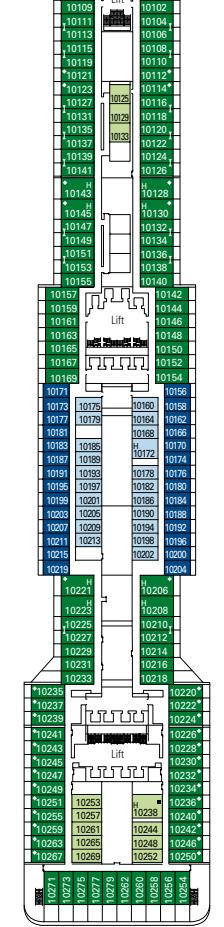

MSC PREZIOSA

1751 CABINS | 4345 GUESTS

CABIN CATEGORIES AND EXPERIENCES

Inside > Bella	Inside > Fantastica	Balcony > Aurea	Deluxe Suite > MSC Yacht Club
Ocean View > Bella	Ocean View > Fantastica	Suite > Aurea	Executive & Family Suite > MSC Yacht Club
Balcony > Bella*	Balcony > Fantastica		Royal Suite > MSC Yacht Club
	SuperFamily Cabin > Fantastica		

3rd bed available in all categories
 4th bed available in all categories
 *Cabins 8134, 8136, 8137, 8138, 8139, 8140, 8141, 8143 have partially restricted views

LEGEND

- ▲ Sofa bed
- ◆ Double sofa bed
- 3rd bed is a bunk bed
- 3rd and 4th bed are bunks
- Executive & Family Suite MSC Yacht Club / Suite Aurea with panoramic sealed window
- Connecting Cabins
- H Cabin for guests with disabilities or reduced mobility
- ★ Juliet balcony

DECK 16

DECK 15

DECK 13

DECK 11

DECK 9

DECK 7

DECK 5

DECK 5

DECK 5