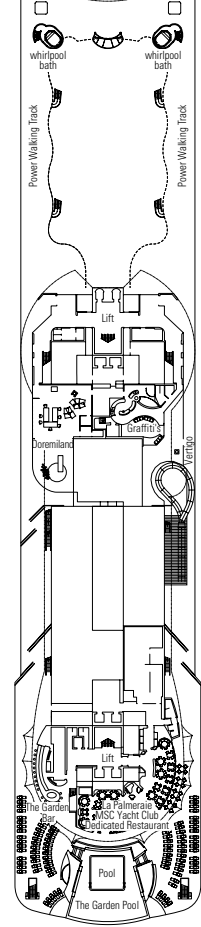

MSC PREZIOSA

1751 CABINS | 4345 GUESTS

CABIN CATEGORIES AND EXPERIENCES

Inside > Bella	Inside > Fantastica	Balcony > Aurea	Deluxe Suite > MSC Yacht Club
Ocean View > Bella	Ocean View > Fantastica	Suite > Aurea	Executive & Family Suite > MSC Yacht Club
Balcony > Bella*	Balcony > Fantastica		Royal Suite > MSC Yacht Club
	SuperFamily Cabin > Fantastica		

3rd bed available in all categories
 4th bed available in all categories
 *Cabins 8134, 8136, 8137, 8138, 8139, 8140, 8141, 8143 have partially restricted views

LEGEND

- ▲ Sofa bed
- ◆ Double sofa bed
- 3rd bed is a bunk bed
- 3rd and 4th bed are bunks
- Executive & Family Suite MSC Yacht Club / Suite Aurea with panoramic sealed window
- Connecting Cabins
- H Cabin for guests with disabilities or reduced mobility
- ★ Juliet balcony

DECK 16

DECK 15

DECK 13

DECK 11

DECK 9

DECK 7

DECK 5

DECK 5

DECK 5