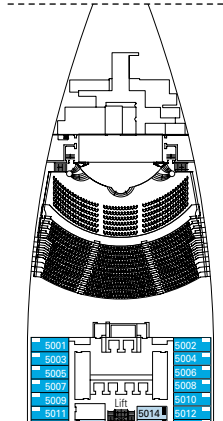

MSC PREZIOSA

1751 CABINS | 4345 GUESTS

CABIN CATEGORIES AND EXPERIENCES

Inside > Bella	Inside > Fantastica	Balcony > Aurea	Deluxe Suite > MSC Yacht Club
Ocean View > Bella	Ocean View > Fantastica	Suite > Aurea	Executive & Family Suite > MSC Yacht Club
Balcony > Bella*	Balcony > Fantastica		Royal Suite > MSC Yacht Club
	SuperFamily Cabin > Fantastica		

3rd bed available in all categories
 4th bed available in all categories
 *Cabins 8134, 8136, 8137, 8138, 8139, 8140, 8141, 8143 have partially restricted views

LEGEND

- ▲ Sofa bed
- ◆ Double sofa bed
- 3rd bed is a bunk bed
- 3rd and 4th bed are bunks
- Executive & Family Suite MSC Yacht Club / Suite Aurea with panoramic sealed window
- Connecting Cabins
- H Cabin for guests with disabilities or reduced mobility
- ★ Juliet balcony