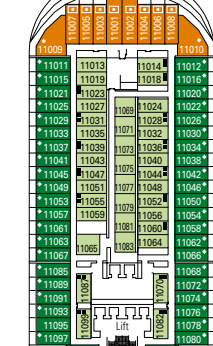

MSC PREZIOSA

1751 CABINS | 4345 GUESTS

CABIN CATEGORIES AND EXPERIENCES

Inside > Bella	Inside > Fantastica	Balcony > Aurea	Deluxe Suite > MSC Yacht Club
Ocean View > Bella	Ocean View > Fantastica	Suite > Aurea	Executive & Family Suite > MSC Yacht Club
Balcony > Bella*	Balcony > Fantastica		Royal Suite > MSC Yacht Club
	SuperFamily Cabin > Fantastica		

3rd bed available in all categories
 4th bed available in all categories
 *Cabins 8134, 8136, 8137, 8138, 8139, 8140, 8141, 8143 have partially restricted views

LEGEND

- ▲ Sofa bed
- ◆ Double sofa bed
- 3rd bed is a bunk bed
- 3rd and 4th bed are bunks
- Executive & Family Suite MSC Yacht Club / Suite Aurea with panoramic sealed window
- Connecting Cabins
- H Cabin for guests with disabilities or reduced mobility
- ★ Juliet balcony

DECK 16

DECK 15

DECK 13

DECK 11

DECK 9

DECK 7

DECK 5

DECK 5