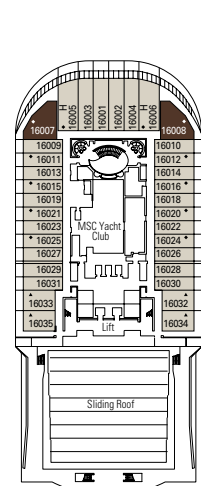

MSC PREZIOSA

1751 CABINS | 4345 GUESTS

CABIN CATEGORIES AND EXPERIENCES

Inside > Bella	Inside > Fantastica	Balcony > Aurea	Deluxe Suite > MSC Yacht Club
Ocean View > Bella	Ocean View > Fantastica	Suite > Aurea	Executive & Family Suite > MSC Yacht Club
Balcony > Bella*	Balcony > Fantastica		Royal Suite > MSC Yacht Club
	SuperFamily Cabin > Fantastica		

3rd bed available in all categories
 4th bed available in all categories
 *Cabins 8134, 8136, 8137, 8138, 8139, 8140, 8141, 8143 have partially restricted views

LEGEND

- ▲ Sofa bed
- ◆ Double sofa bed
- 3rd bed is a bunk bed
- 3rd and 4th bed are bunks
- Executive & Family Suite MSC Yacht Club / Suite Aurea with panoramic sealed window
- Connecting Cabins
- H Cabin for guests with disabilities or reduced mobility
- ★ Juliet balcony