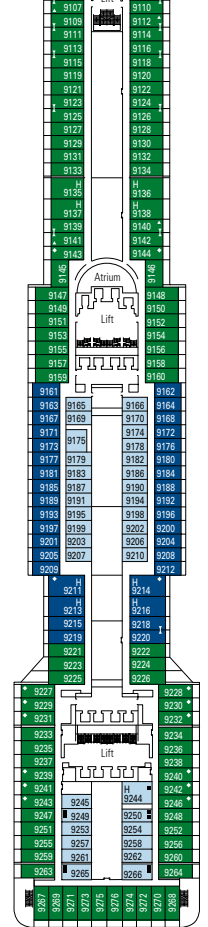

MSC PREZIOSA

1751 CABINS | 4345 GUESTS

CABIN CATEGORIES AND EXPERIENCES

Inside > Bella	Inside > Fantastica	Balcony > Aurea	Deluxe Suite > MSC Yacht Club
Ocean View > Bella	Ocean View > Fantastica	Suite > Aurea	Executive & Family Suite > MSC Yacht Club
Balcony > Bella*	Balcony > Fantastica		Royal Suite > MSC Yacht Club
	SuperFamily Cabin > Fantastica		

3rd bed available in all categories
 4th bed available in all categories
 *Cabins 8134, 8136, 8137, 8138, 8139, 8140, 8141, 8143 have partially restricted views

LEGEND

- ▲ Sofa bed
- ◆ Double sofa bed
- 3rd bed is a bunk bed
- 3rd and 4th bed are bunks
- Executive & Family Suite MSC Yacht Club / Suite Aurea with panoramic sealed window
- Connecting Cabins
- H Cabin for guests with disabilities or reduced mobility
- ★ Juliet balcony

DECK 16

DECK 15

DECK 13

DECK 11

DECK 9

DECK 7

DECK 5

DECK 5

DECK 5