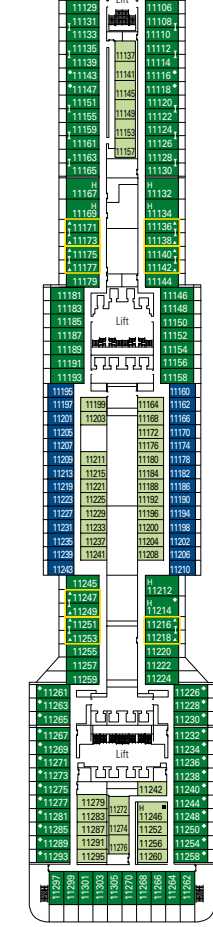

MSC PREZIOSA

1751 CABINS | 4345 GUESTS

CABIN CATEGORIES AND EXPERIENCES

Inside > Bella	Inside > Fantastica	Balcony > Aurea	Deluxe Suite > MSC Yacht Club
Ocean View > Bella	Ocean View > Fantastica	Suite > Aurea	Executive & Family Suite > MSC Yacht Club
Balcony > Bella*	Balcony > Fantastica		Royal Suite > MSC Yacht Club
	SuperFamily Cabin > Fantastica		

3rd bed available in all categories
 4th bed available in all categories
 *Cabins 8134, 8136, 8137, 8138, 8139, 8140, 8141, 8143 have partially restricted views

LEGEND

- ▲ Sofa bed
- ◆ Double sofa bed
- 3rd bed is a bunk bed
- 3rd and 4th bed are bunks
- Executive & Family Suite MSC Yacht Club / Suite Aurea with panoramic sealed window
- Connecting Cabins
- H Cabin for guests with disabilities or reduced mobility
- ★ Juliet balcony

DECK 16

DECK 15

DECK 13

DECK 11

DECK 9

DECK 7

DECK 5

DECK 5

DECK 5