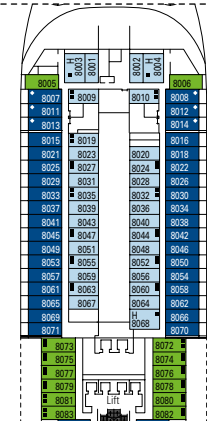

MSC PREZIOSA

1751 CABINS | 4345 GUESTS

CABIN CATEGORIES AND EXPERIENCES

Inside > Bella	Inside > Fantastica	Balcony > Aurea	Deluxe Suite > MSC Yacht Club
Ocean View > Bella	Ocean View > Fantastica	Suite > Aurea	Executive & Family Suite > MSC Yacht Club
Balcony > Bella*	Balcony > Fantastica		Royal Suite > MSC Yacht Club
	SuperFamily Cabin > Fantastica		

3rd bed available in all categories
 4th bed available in all categories
 *Cabins 8134, 8136, 8137, 8138, 8139, 8140, 8141, 8143 have partially restricted views

LEGEND

- ▲ Sofa bed
- ◆ Double sofa bed
- 3rd bed is a bunk bed
- 3rd and 4th bed are bunks
- Executive & Family Suite MSC Yacht Club / Suite Aurea with panoramic sealed window
- Connecting Cabins
- H Cabin for guests with disabilities or reduced mobility
- ★ Juliet balcony

DECK 16

DECK 15

DECK 13

DECK 11

DECK 9

DECK 7

DECK 5

DECK 5