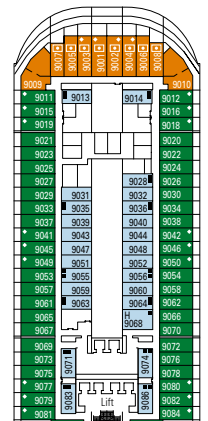

MSC PREZIOSA

1751 CABINS | 4345 GUESTS

CABIN CATEGORIES AND EXPERIENCES

Inside > Bella	Inside > Fantastica	Balcony > Aurea	Deluxe Suite > MSC Yacht Club
Ocean View > Bella	Ocean View > Fantastica	Suite > Aurea	Executive & Family Suite > MSC Yacht Club
Balcony > Bella*	Balcony > Fantastica		Royal Suite > MSC Yacht Club
	SuperFamily Cabin > Fantastica		

3rd bed available in all categories
 4th bed available in all categories
 *Cabins 8134, 8136, 8137, 8138, 8139, 8140, 8141, 8143 have partially restricted views

LEGEND

- ▲ Sofa bed
- ◆ Double sofa bed
- 3rd bed is a bunk bed
- 3rd and 4th bed are bunks
- Executive & Family Suite MSC Yacht Club / Suite Aurea with panoramic sealed window
- Connecting Cabins
- H Cabin for guests with disabilities or reduced mobility
- ★ Juliet balcony