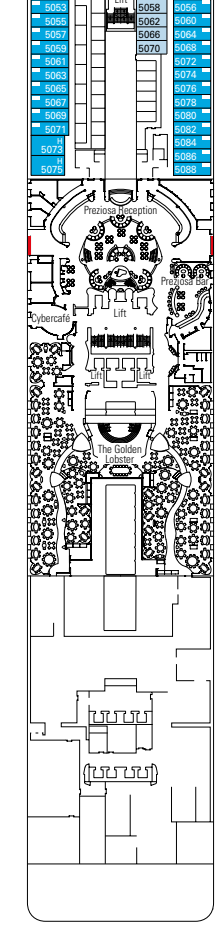

MSC PREZIOSA

1751 CABINS | 4345 GUESTS

CABIN CATEGORIES AND EXPERIENCES

Inside > Bella	Inside > Fantastica	Balcony > Aurea	Deluxe Suite > MSC Yacht Club
Ocean View > Bella	Ocean View > Fantastica	Suite > Aurea	Executive & Family Suite > MSC Yacht Club
Balcony > Bella*	Balcony > Fantastica		Royal Suite > MSC Yacht Club
	SuperFamily Cabin > Fantastica		

3rd bed available in all categories
 4th bed available in all categories
 *Cabins 8134, 8136, 8137, 8138, 8139, 8140, 8141, 8143 have partially restricted views

LEGEND

- ▲ Sofa bed
- ◆ Double sofa bed
- 3rd bed is a bunk bed
- 3rd and 4th bed are bunks
- Executive & Family Suite MSC Yacht Club / Suite Aurea with panoramic sealed window
- Connecting Cabins
- H Cabin for guests with disabilities or reduced mobility
- ★ Juliet balcony

DECK 16

DECK 15

DECK 13

DECK 11

DECK 9

DECK 7

DECK 5

DECK 5

DECK 5