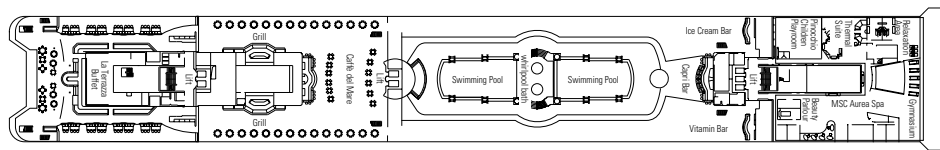

DECK PLAN & ACCOMMODATION

MSC SINFONIA

CABINS CATEGORIES

Inside > Bella	Inside > Fantastica	Suite > Aurea
Ocean View > Bella*	Ocean View > Fantastica	
	Suite > Fantastica	

- 3rd bed available in all categories
- 4th bed available in all categories (except Suite Fantastica, Suite Aurea)

Data and descriptions are subject to change and will be verified at the time of booking.

DECK 13 DECK GAMES / SCHUBERT

DECK 12 BIZET

DECK 11 DEBUSSY

DECK 10 SIBELIUS

DECK 9 TCHAIKOVSKI

DECK 8 BACH

DECK 7 BRAHMS