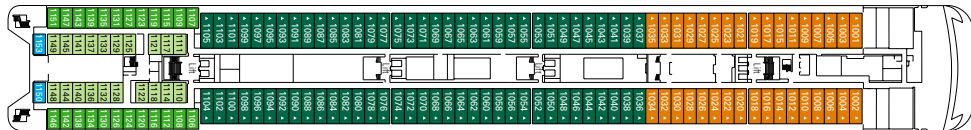

DECK PLAN & ACCOMMODATION

MSC SINFONIA

CABINS CATEGORIES

Inside > Bella	Inside > Fantastica	Suite > Aurea
Ocean View > Bella*	Ocean View > Fantastica	
	Suite > Fantastica	

- 3rd bed available in all categories
- 4th bed available in all categories (except Suite Fantastica, Suite Aurea)

- All cabins have one double bed convertible to two single beds, except cabins for guests with disabilities or reduced mobility (H)
- * Certain cabins have restricted views

LEGEND

- ▲ Sofa bed
- ◆ Double sofa bed
- 3rd bed is a bunk bed
- 3rd and 4th beds are bunks
- H Cabin for guests with disabilities or reduced mobility

Data and descriptions are subject to change and will be verified at the time of booking.

DECK 13 DECK GAMES / SCHUBERT

DECK 12 BIZET

DECK 11 DEBUSSY

DECK 10 SIBELIUS

DECK 9 TCHAIKOVSKI

DECK 8 BACH

DECK 7 BRAHMS