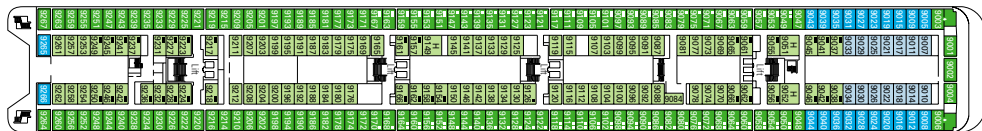

DECK PLAN & ACCOMMODATION

MSC SINFONIA

CABINS CATEGORIES

Inside > Bella	Inside > Fantastica	Suite > Aurea
Ocean View > Bella*	Ocean View > Fantastica	
	Suite > Fantastica	

- 3rd bed available in all categories
- 4th bed available in all categories (except Suite Fantastica, Suite Aurea)

Data and descriptions are subject to change and will be verified at the time of booking.

DECK 13 DECK GAMES / SCHUBERT

DECK 12 BIZET

DECK 11 DEBUSSY

DECK 10 SIBELIUS

DECK 9 TCHAIKOVSKI

DECK 8 BACH

DECK 7 BRAHMS