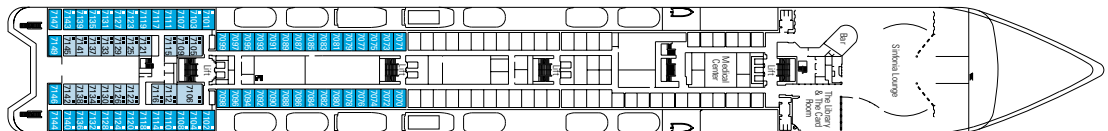

DECK PLAN & ACCOMMODATION

MSC SINFONIA

CABINS CATEGORIES

Inside > Bella	Inside > Fantastica	Suite > Aurea
Ocean View > Bella*	Ocean View > Fantastica	
	Suite > Fantastica	

- 3rd bed available in all categories
- 4th bed available in all categories (except Suite Fantastica, Suite Aurea)

Data and descriptions are subject to change and will be verified at the time of booking.

DECK 13 DECK GAMES / SCHUBERT

DECK 12 BIZET

DECK 11 DEBUSSY

DECK 10 SIBELIUS

DECK 9 TCHAIKOVSKI

DECK 8 BACH

DECK 7 BRAHMS

DECK 6 MOZART

DECK 5 BEETHOVEN