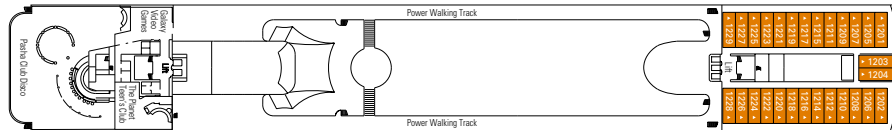

DECK PLAN & ACCOMMODATION

MSC SINFONIA

CABINS CATEGORIES

Inside > Bella	Inside > Fantastica	Suite > Aurea
Ocean View > Bella*	Ocean View > Fantastica	
	Suite > Fantastica	

- 3rd bed available in all categories
- 4th bed available in all categories (except Suite Fantastica, Suite Aurea)

- All cabins have one double bed convertible to two single beds, except cabins for guests with disabilities or reduced mobility (H)
- * Certain cabins have restricted views

LEGEND

- ▲ Sofa bed
- ◆ Double sofa bed
- 3rd bed is a bunk bed
- 3rd and 4th beds are bunks
- H Cabin for guests with disabilities or reduced mobility

Data and descriptions are subject to change and will be verified at the time of booking.

DECK 13 DECK GAMES / SCHUBERT

DECK 12 BIZET

DECK 11 DEBUSSY

DECK 10 SIBELIUS

DECK 9 TCHAIKOVSKI

DECK 8 BACH

DECK 7 BRAHMS